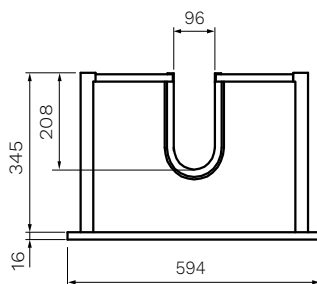

Evo 600 Wall Mounted Cabinet with Ceramic Top

Product Code: E-600-XX (NTH), E-601-XX (1TH), E-603-XX (3TH)
(see colour codes below)

The Evo Wall Mounted Cabinet with Ceramic Top provides both optimum craftsmanship and luxurious design. The premium moisture resistant Multi-wood joinery ensures long lasting durability whilst the matching laminate timber internal finish provides a stylish and sophisticated vanity.

Sahara Tabacco Moka Sand Plus

TOP DRAWER

LOWER DRAWER

- Colour & Finish** — Sahara (SH), Tabacco (TA), Moka (MK), Sand Plus (SP)
- Material** — Multi-Wood Premium Joinery
- Dimensions** — 610 x 460 x 495mm
- Doors / Drawers** — 2 Drawers
- Tap Holes** — 0, 1 or 3
- Overflow** — Integrated
- Basin** — Ceramic Basin Top
- Waste Outlet** — 32mm Universal Plug & Waste to be ordered separately (TA3240 or TA4032)
- Features** — Soft-Close Function, Finger-pull handle
- Internal** — Laminate Timber Surface Finish
- Warranty** — 10 Years (Conditions Apply)