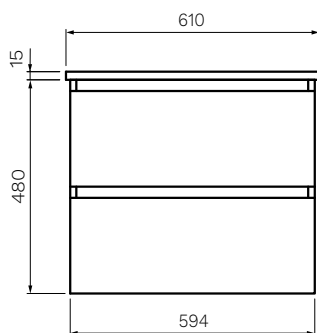

Evo 600 Wall Mounted Cabinet with Ceramic Top

Product Code: E-600-XX (NTH), E-601-XX (1TH), E-603-XX (3TH)
(see colour codes below)

The Evo Wall Mounted Cabinet with Ceramic Top provides both optimum craftsmanship and luxurious design. The premium moisture resistant Multi-wood joinery ensures long lasting durability whilst the matching laminate timber internal finish provides a stylish and sophisticated vanity.

Sahara Tabacco Moka Sand Plus

TOP DRAWER

LOWER DRAWER

- Colour & Finish** — Sahara (SH), Tabacco (TA), Moka (MK), Sand Plus (SP)
- Material** — Multi-Wood Premium Joinery
- Dimensions** — 610 x 460 x 495mm
- Doors / Drawers** — 2 Drawers
- Tap Holes** — 0, 1 or 3
- Overflow** — Integrated
- Basin** — Ceramic Basin Top
- Waste Outlet** — 32mm Universal Plug & Waste to be ordered separately (TA3240 or TA4032)
- Features** — Soft-Close Function, Finger-pull handle
- Internal** — Laminate Timber Surface Finish
- Warranty** — 10 Years (Conditions Apply)