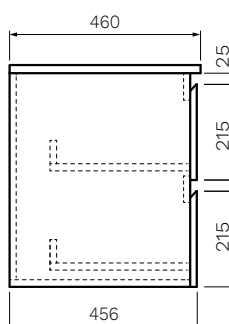

Evo 600 Wall Mounted Cabinet with Ceramic Top

Product Code: E-600-XX (NTH), E-601-XX (1TH), E-603-XX (3TH)
(see colour codes below)

The Evo Wall Mounted Cabinet with Ceramic Top provides both optimum craftsmanship and luxurious design. The premium moisture resistant Multi-wood joinery ensures long lasting durability whilst the matching laminate timber internal finish provides a stylish and sophisticated vanity.

Sahara Tabacco Moka Sand Plus

TOP DRAWER

LOWER DRAWER

- Colour & Finish** — Sahara (SH), Tabacco (TA), Moka (MK), Sand Plus (SP)
- Material** — Multi-Wood Premium Joinery
- Dimensions** — 610 x 460 x 495mm
- Doors / Drawers** — 2 Drawers
- Tap Holes** — 0, 1 or 3
- Overflow** — Integrated
- Basin** — Ceramic Basin Top
- Waste Outlet** — 32mm Universal Plug & Waste to be ordered separately (TA3240 or TA4032)
- Features** — Soft-Close Function, Finger-pull handle
- Internal** — Laminate Timber Surface Finish
- Warranty** — 10 Years (Conditions Apply)