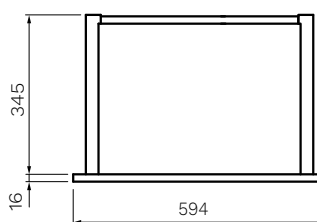

Evo 600 Wall Mounted Cabinet with Ceramic Top

Product Code: E-600-XX (NTH), E-601-XX (1TH), E-603-XX (3TH)
(see colour codes below)

The Evo Wall Mounted Cabinet with Ceramic Top provides both optimum craftsmanship and luxurious design. The premium moisture resistant Multi-wood joinery ensures long lasting durability whilst the matching laminate timber internal finish provides a stylish and sophisticated vanity.

Sahara Tabacco Moka Sand Plus

TOP DRAWER

LOWER DRAWER

- Colour & Finish** — Sahara (SH), Tabacco (TA), Moka (MK), Sand Plus (SP)
- Material** — Multi-Wood Premium Joinery
- Dimensions** — 610 x 460 x 495mm
- Doors / Drawers** — 2 Drawers
- Tap Holes** — 0, 1 or 3
- Overflow** — Integrated
- Basin** — Ceramic Basin Top
- Waste Outlet** — 32mm Universal Plug & Waste to be ordered separately (TA3240 or TA4032)
- Features** — Soft-Close Function, Finger-pull handle
- Internal** — Laminate Timber Surface Finish
- Warranty** — 10 Years (Conditions Apply)